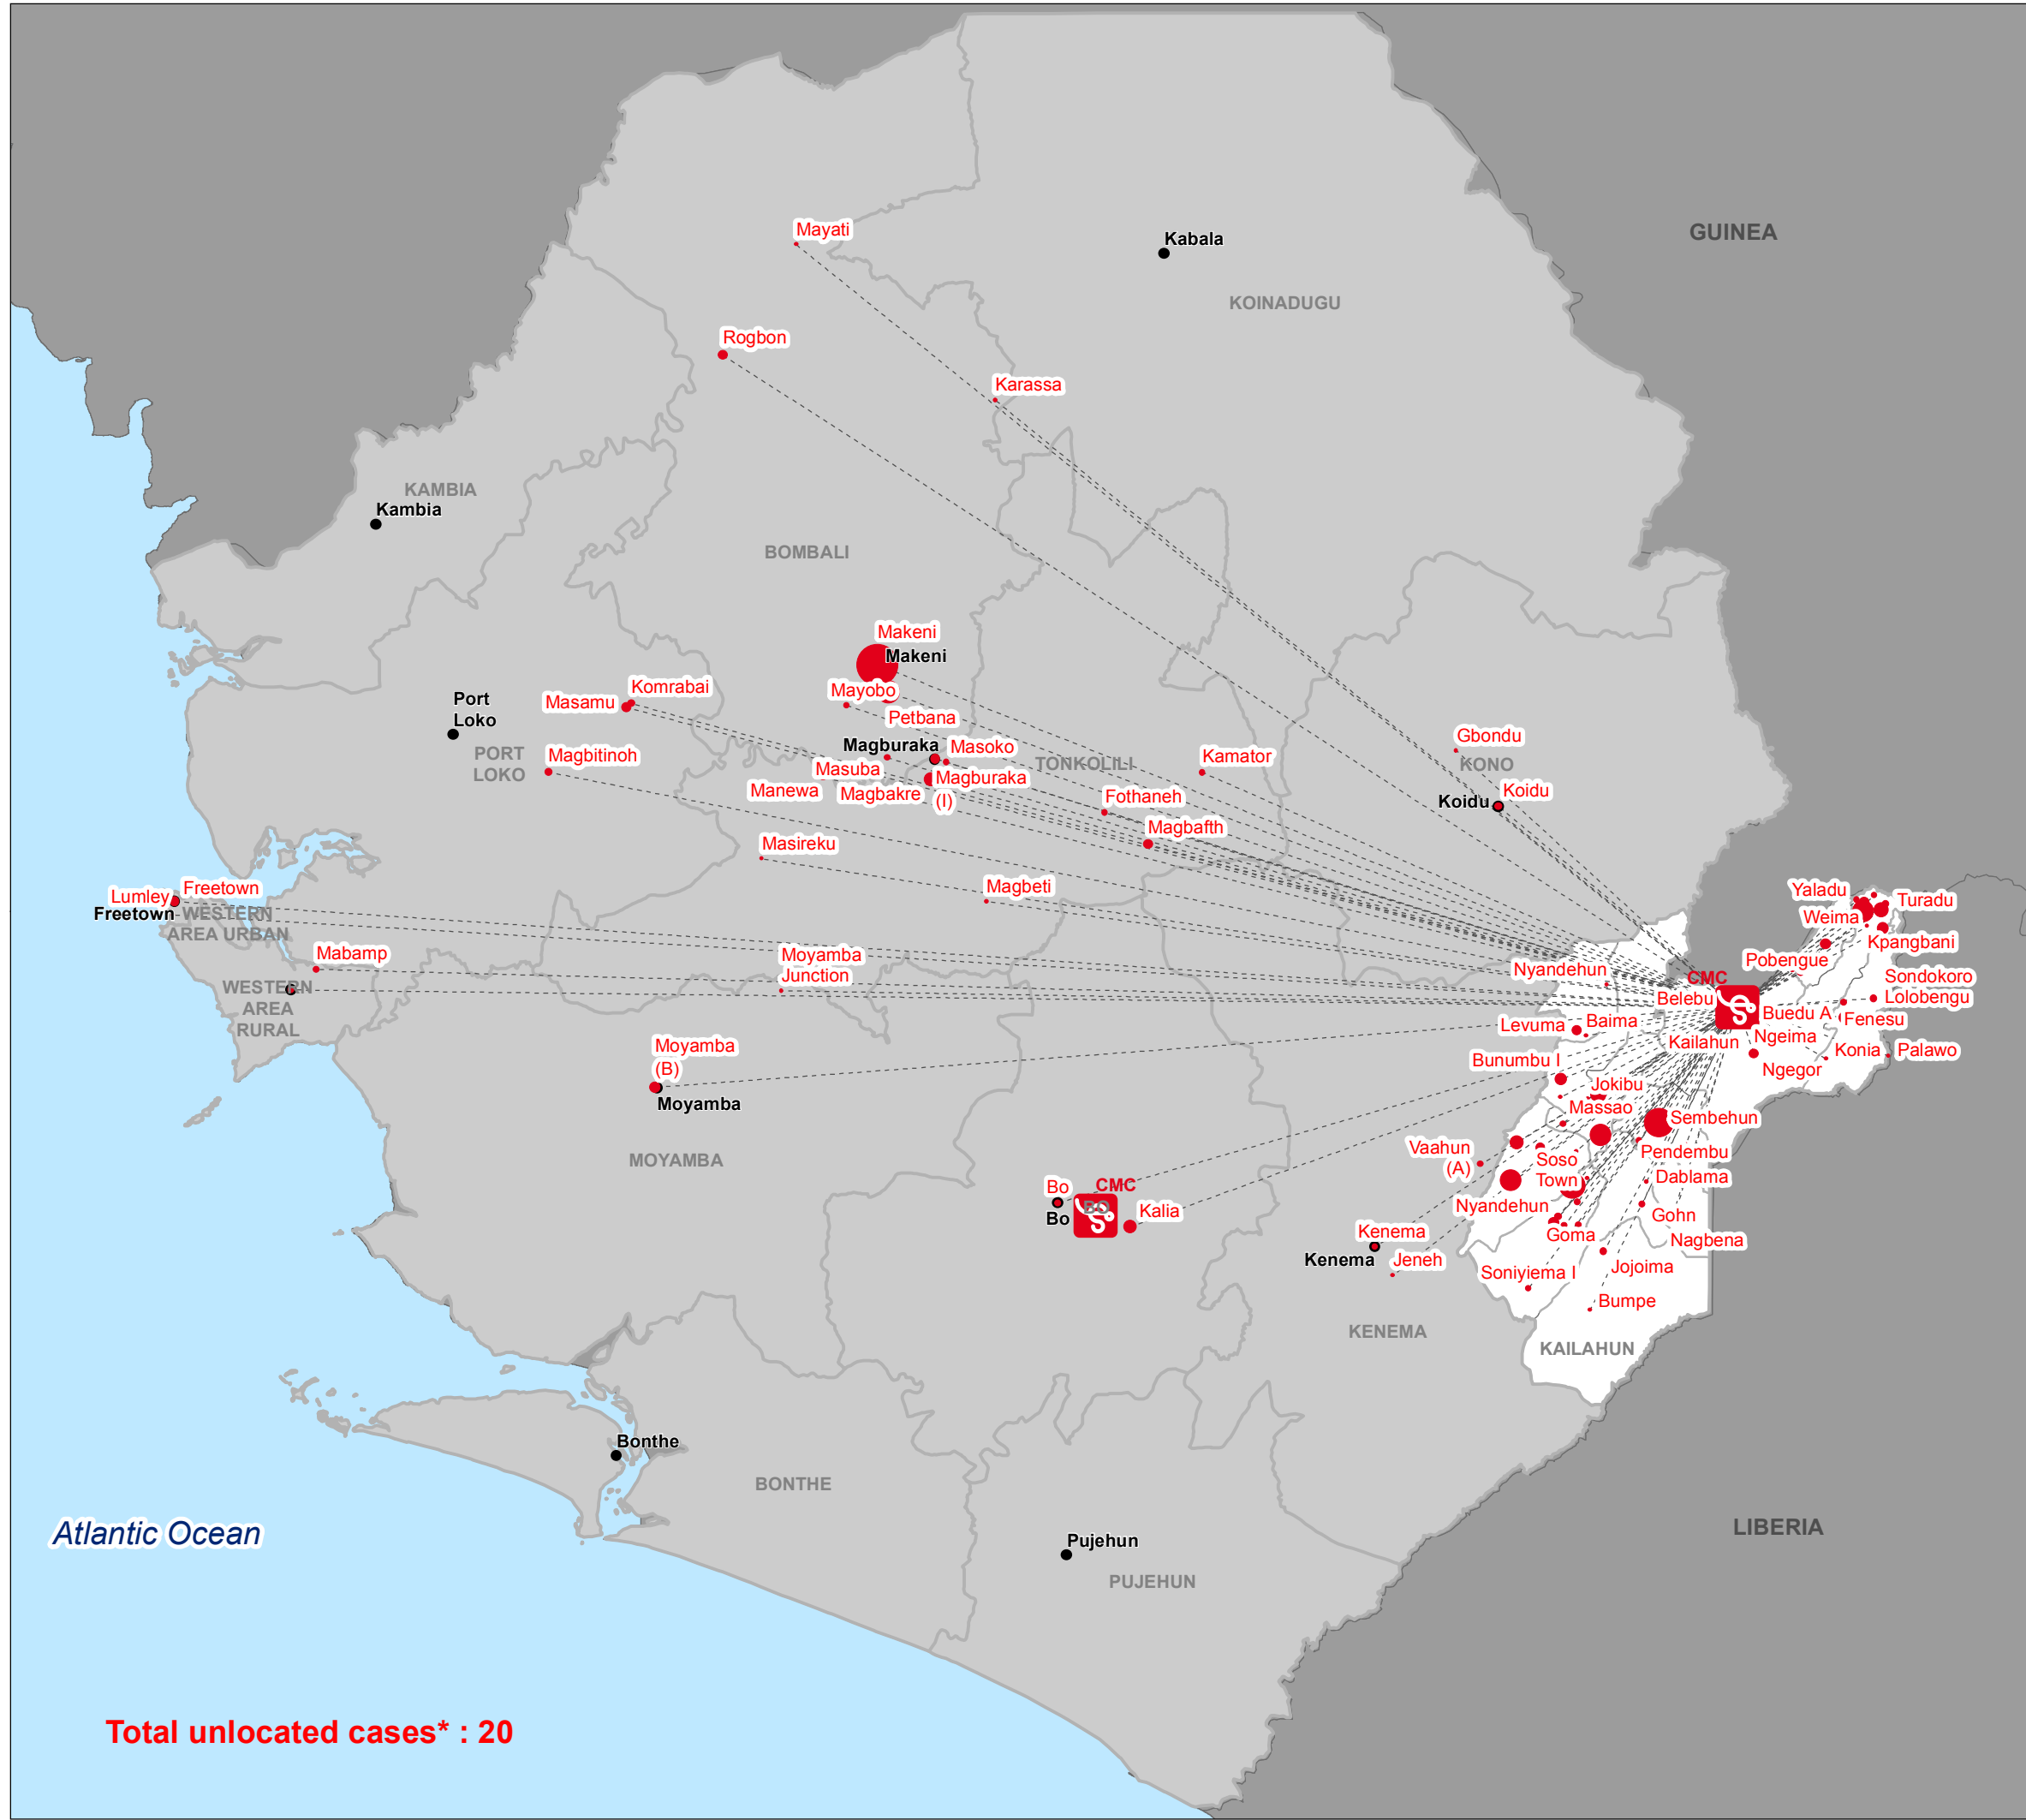

Kailahun - Distances between cases and Kailahun CMC - (As the crow flies)

Legend

type

- MSF case management center (CMC)

confirmed cases

- 1
- 5
- 10
- 50
- 100

- district capital
- case - CMC line distance
- countries
- chiefdoms
- other districts
- Kailahun district

Total unlocated cases* : 20

Bo CMC opened in october 2014
 * Unlocated cases : No information about the place of origin of the cases

Sources:
 Cases, district capital : MSF
 Admin borders : Statistic SL
 Data confirmed cases between 27th june 2014 to 12th of october 2014